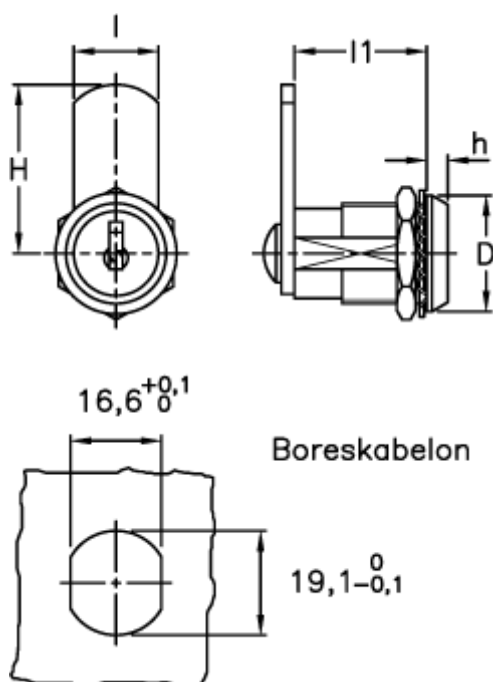

Data Sheet

Article number: 2310421459

Description: E+G Latch w/lock
CSU.30/32

Measures

D = 23

H = 32

h = 5

l = 16

l1 = 30